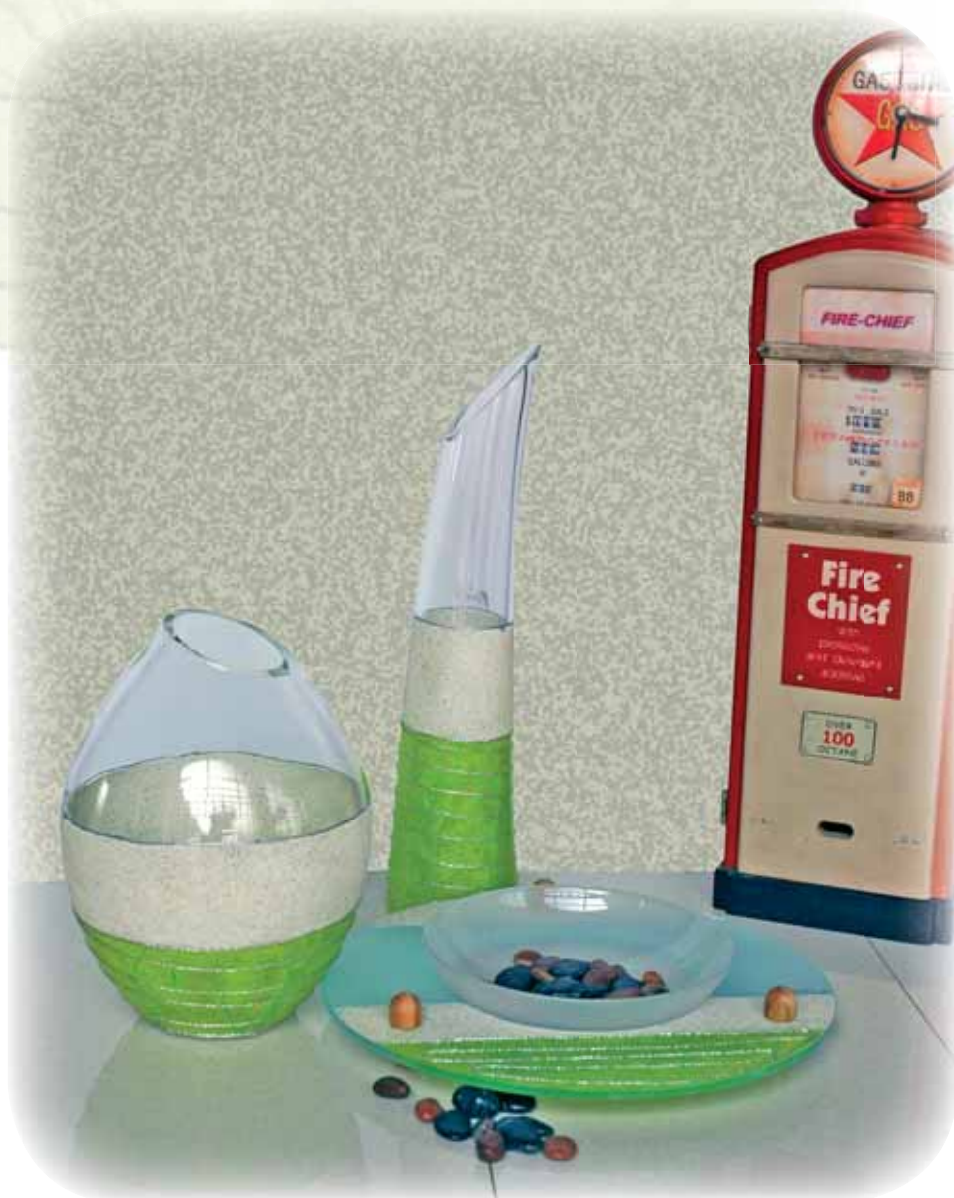

A69-TO
Vaso H Cm 26
Vase H 10"

A63-TO
Vaso Curvo H Cm 40
Vase Curved H 16"

A15-TO
Centro Tavola Urano Ø Cm 32
Centerpiece U. 12"