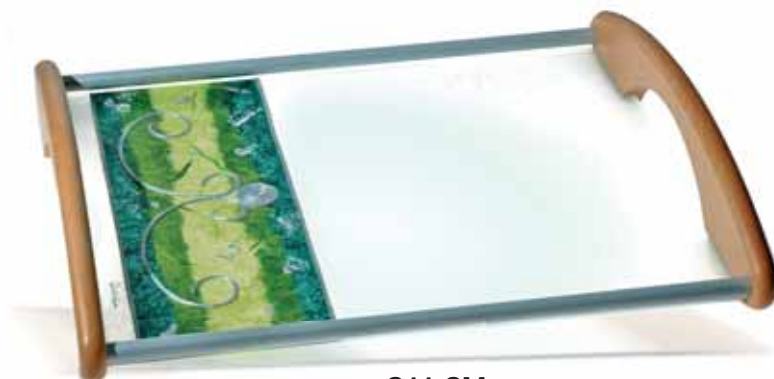

Smeraldo design

S15-SM
Centro Tavola Urano Ø Cm 32
Centerpiece U. 12"

S36-SM
Vaso H Cm 26
Vase H 10"

S44-SM
Vassoio Cm 30 x 40
Tray 12"x 16"

 **Smeraldo** *design* 

S25-SM
Centro Tavola Ø Cm 35
Centre - Piece Ø 14"

S26-SM
Centrotavola Quadrato Cm 33 x 33
Squared Centrepiece 13"x 13"

S14-SM
Vaso H Cm 40
Vase H 16"

S4-SM
Vaso H Cm 26
Vase H 10"

S24-SM
Centro Tavola Ø Cm 30
Centre - Piece Ø 12"

S29-SM
Vaso H Cm 48
Vase H 19"

Smeraldo design

S10-SM
Vaso H Cm 30
Vase H 12"

S51-SM
Vaso con piede H Cm 28
Vase H 11"

S53-SM
Vaso H Cm 28
Vase H 11"

S33-SM
Vaso H Cm 26 x 21
Vase H 10"x 8"

S37-SM
Vaso H Cm 31
Vase H 12"

S54-SM
Vaso H Cm 35
Vase H 14"